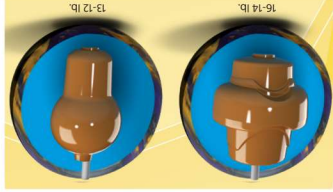

COLOR | Purple / Smoke / Gold
CORE | Regulator
COVERSTOCK | DR-6 Pearl
COVER TYPE | Pearl Reactive
FINISH | 500, 1000, 1500 Siair /
 Crown Factory Compound

COLOR | Purple / Smoke / Gold
CORE | Regulator
COVERSTOCK | DR-6 Pearl
COVER TYPE | Pearl Reactive
FINISH | 500, 1000, 1500 Siair /
 Crown Factory Compound

COLOR | Purple / Smoke / Gold
CORE | Regulator
COVERSTOCK | DR-6 Pearl
COVER TYPE | Pearl Reactive
FINISH | 500, 1000, 1500 Siair /
 Crown Factory Compound

	16 lb	15 lb	14 lb	13 lb	12 lb
RG	2.503	2.490	2.506	2.574	2.597
DIFF	0.029	0.034	0.034	0.040	0.040

OUT OF BOX CHARACTERISTICS
REACTION | Length with strong backend
LANE CONDITION | Medium to light oil
 MORE INFO: trackbowling.com
 FLIP CARDS: trackbowling.com

	16 lb	15 lb	14 lb	13 lb	12 lb
RG	2.503	2.490	2.506	2.574	2.597
DIFF	0.029	0.034	0.034	0.040	0.040