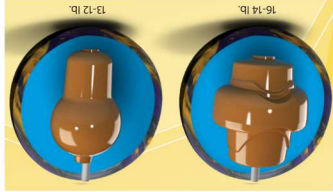

COLOR | Purple / Smoke / Gold
CORE | Regulator
COVERSTOCK | DR-6 Pearl
COVER TYPE | Pearl Reactive
FINISH | 500, 1000, 1500 Siair /
 Crown Factory Compound

COLOR | Purple / Smoke / Gold
CORE | Regulator
COVERSTOCK | DR-6 Pearl
COVER TYPE | Pearl Reactive
FINISH | 500, 1000, 1500 Siair /
 Crown Factory Compound

COLOR | Purple / Smoke / Gold
CORE | Regulator
COVERSTOCK | DR-6 Pearl
COVER TYPE | Pearl Reactive
FINISH | 500, 1000, 1500 Siair /
 Crown Factory Compound

	16 lb	15 lb	14 lb	13 lb	12 lb
RG	2.503	2.490	2.506	2.574	2.597
DIFF	0.029	0.034	0.034	0.040	0.040

OUT OF BOX CHARACTERISTICS
REACTION | Length with strong backend
LANE CONDITION | Medium to light oil
 MORE INFO: trackbowling.com
 FLIP CARDS: trackbowling.com

	16 lb	15 lb	14 lb	13 lb	12 lb
RG	2.503	2.490	2.506	2.574	2.597
DIFF	0.029	0.034	0.034	0.040	0.040

OUT OF BOX CHARACTERISTICS
REACTION | Length with strong backend
LANE CONDITION | Medium to light oil
 MORE INFO: trackbowling.com
 FLIP CARDS: trackbowling.com