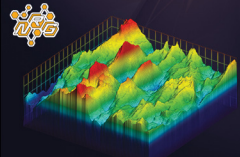

STORM

Nanotechnology™

THE
BEST
OF THE
BEST
JUST WENT
PEARL

AVAILABLE WTS.
12 - 16 POUNDS

STORM

Nanotechnology™

THE
BEST
OF THE
BEST
JUST WENT
PEARL

AVAILABLE WTS.
12 - 16 POUNDS

STORM

Nanotechnology™

THE
BEST
OF THE
BEST
JUST WENT
PEARL

AVAILABLE WTS.
12 - 16 POUNDS