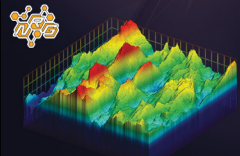

STORM

Nanotechnology™

THE
BEST
OF THE
BEST
JUST WENT
PEARL

AVAILABLE WTS.
12 - 16 POUNDS

STORM

Nanotechnology™

THE
BEST
OF THE
BEST
JUST WENT
PEARL

AVAILABLE WTS.
12 - 16 POUNDS

STORM

Nanotechnology™

THE
BEST
OF THE
BEST
JUST WENT
PEARL

AVAILABLE WTS.
12 - 16 POUNDS