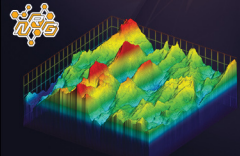

STORM

Nanotechnology™

THE
BEST
OF THE
BEST
JUST WENT
PEARL

AVAILABLE WTS.
12 - 16 POUNDS

STORM

Nanotechnology™

THE
BEST
OF THE
BEST
JUST WENT
PEARL

AVAILABLE WTS.
12 - 16 POUNDS

STORM

Nanotechnology™

THE
BEST
OF THE
BEST
JUST WENT
PEARL

AVAILABLE WTS.
12 - 16 POUNDS