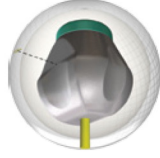

G2+™ CORE

With unique contours and mass density, the newly developed G2+ core revs up later than the original

LBS.	RG	DIFF.	INTER. DIFF.
16	2.52	.044	.017
15	2.52	.043	.020
14	2.55	.044	.020
13	2.57	.032	.010
12	2.59	.029	.008

The ERG,™ Evolution Reactive Genesis, pearl reactive coverstock grips the driver boards to help create that skid-flip reaction you've come to love with Storm

Factory Finish: 1500-grit polished

Frugrance: Mulberry

COVERSTOCK

The new Byte is the perfect choice for heavy oil; it creates great midlane traction with merciless hitting power

More Info: stormbowling.com

More Flip Cards: bowlingdisplays.com