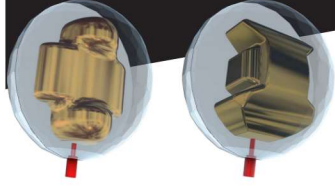

**COVERSTOCK:** eTrax™ ULTRA Solid Reactive  
**CORE:** Nucleus™ + A.I. Core  
**COLOR:** Turquoise / Navy / Black  
**FINISH:** 2000 Abralon®

**COVERSTOCK:** eTrax™ ULTRA Solid Reactive  
**CORE:** Nucleus™ + A.I. Core  
**COLOR:** Turquoise / Navy / Black  
**FINISH:** 2000 Abralon®

**COVERSTOCK:** eTrax™ ULTRA Solid Reactive  
**CORE:** Nucleus™ + A.I. Core  
**COLOR:** Turquoise / Navy / Black  
**FINISH:** 2000 Abralon®

WEIGHT	RG	DIFF	PSA
12 lbs.	2.58	.031	.009
13 lbs.	2.56	.034	.011
14 lbs.	2.55	.048	.016
15 lbs.	2.50	.056	.019
16 lbs.	2.50	.050	.018