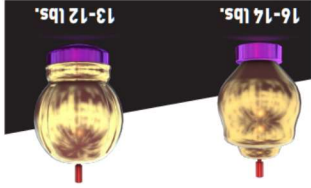

**COVERSTOCK:** XtremeTrax™ Pearl Reactive  
**CORE:** Ikon™ Core  
**COLOR:** Stardust Teal  
**FINISH:** 4000-grit Abralon

**COVERSTOCK:** XtremeTrax™ Pearl Reactive  
**CORE:** Ikon™ Core  
**COLOR:** Stardust Teal  
**FINISH:** 4000-grit Abralon

**COVERSTOCK:** XtremeTrax™ Pearl Reactive  
**CORE:** Ikon™ Core  
**COLOR:** Stardust Teal  
**FINISH:** 4000-grit Abralon

WEIGHT	RG	DIFF
12 lbs.	2.65	.035
13 lbs.	2.59	.045
14 lbs.	2.54	.049
15 lbs.	2.49	.052
16 lbs.	2.49	.049