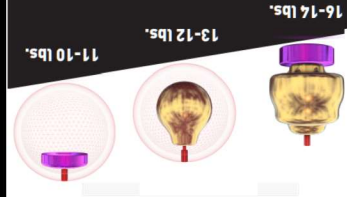

**PRODUCT DETAILS:**  
**COVERSTOCK:** VTC™ Pearl Reactive  
**CORE:** Hustle™ Core  
**COLOR:** Cranberry / Merlot  
**FINISH:** 1500-grit Polished

**PRODUCT DETAILS:**  
**COVERSTOCK:** VTC™ Pearl Reactive  
**CORE:** Hustle™ Core  
**COLOR:** Cranberry / Merlot  
**FINISH:** 1500-grit Polished

**PRODUCT DETAILS:**  
**COVERSTOCK:** VTC™ Pearl Reactive  
**CORE:** Hustle™ Core  
**COLOR:** Cranberry / Merlot  
**FINISH:** 1500-grit Polished

WEIGHT	RG	DIFF
10 lbs.	2.77	.015
11 lbs.	2.73	.012
12 lbs.	2.65	.011
13 lbs.	2.63	.009
14 lbs.	2.55	.030
15 lbs.	2.53	.030
16 lbs.	2.53	.030