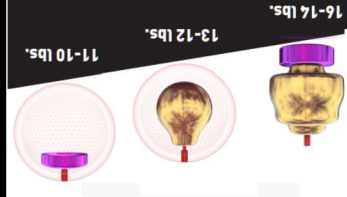

**PRODUCT DETAILS:**  
**COVERSTOCK:** VTC™ Pearl Reactive  
**CORE:** Hustle™ Core  
**COLOR:** Cranberry / Merlot  
**FINISH:** 1500-grit Polished

**PRODUCT DETAILS:**  
**COVERSTOCK:** VTC™ Pearl Reactive  
**CORE:** Hustle™ Core  
**COLOR:** Cranberry / Merlot  
**FINISH:** 1500-grit Polished

**PRODUCT DETAILS:**  
**COVERSTOCK:** VTC™ Pearl Reactive  
**CORE:** Hustle™ Core  
**COLOR:** Cranberry / Merlot  
**FINISH:** 1500-grit Polished

WEIGHT	RG	DIFF
10 lbs.	2.77	.015
11 lbs.	2.73	.012
12 lbs.	2.65	.011
13 lbs.	2.63	.009
14 lbs.	2.55	.030
15 lbs.	2.53	.030
16 lbs.	2.53	.030