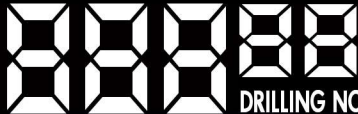

**A FIRE WILL RISE** ✓

THIS BALL WEIGHS  
LBS

DRILLING NOT INCLUDED

<b>SUGGESTED OIL PATTERNS</b>	<b>DRY/LIGHT</b>	<b>LIGHT/MED</b>	<b>MED/HEAVY</b>	<b>HEAVY +</b>						
<b>MANUFACTURED WEIGHTS</b>	6	8	9	10	11	12	13	14	15	16