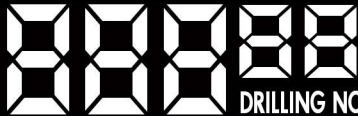

THIS BALL WEIGHS
LBS

DRILLING NOT INCLUDED