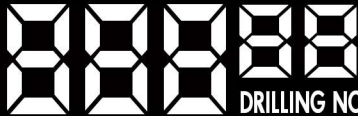

THIS BALL WEIGHS
LBS

DRILLING NOT INCLUDED