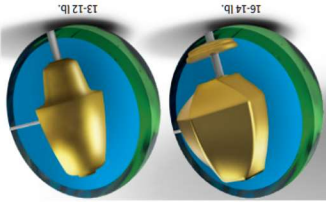

COLOR: Smoke / Blue / Lime
CORE: Polaris
COVERSTOCK: GSV-3 Hybrid
COVER TYPE: Hybrid Reactive
FINISH: 500, 1500, 3000
 Siair Micro Pad

COLOR: Smoke / Blue / Lime
CORE: Polaris
COVERSTOCK: GSV-3 Hybrid
COVER TYPE: Hybrid Reactive
FINISH: 500, 1500, 3000
 Siair Micro Pad

COLOR: Smoke / Blue / Lime
CORE: Polaris
COVERSTOCK: GSV-3 Hybrid
COVER TYPE: Hybrid Reactive
FINISH: 500, 1500, 3000
 Siair Micro Pad

RG	2.490	2.475	2.498	2.597	2.593
DIFF	0.041	0.048	0.050	0.041	0.041
ASY	0.015	0.018	0.017	0.014	0.014
	16 lb	15 lb	14 lb	13 lb	12 lb