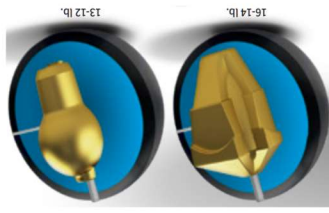

**ATTRIBUTES**  
 COLOR: Black/Blue  
 COVER: GSV 2.0 Solid Reactive  
 CORE: Omni  
 FINISH: 500/2000 Siaair

**ATTRIBUTES**  
 COLOR: Black/Blue  
 COVER: GSV 2.0 Solid Reactive  
 CORE: Omni  
 FINISH: 500/2000 Siaair