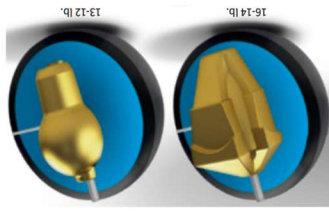

**ATTRIBUTES**  
 COLOR: Black/Blue  
 COVER: GSV 2.0 Solid Reactive  
 CORE: Omni  
 FINISH: 500/2000 Siaair

**ATTRIBUTES**  
 COLOR: Black/Blue  
 COVER: GSV 2.0 Solid Reactive  
 CORE: Omni  
 FINISH: 500/2000 Siaair