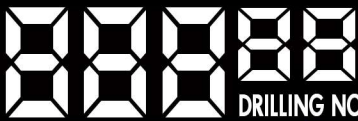

THIS BALL
WEIGHS
LBS

DRILLING NOT INCLUDED

EBONITE

SUGGESTED OIL PATTERNS	DRY/LIGHT	LIGHT/MED	MED/HEAVY	HEAVY +						
MANUFACTURED WEIGHTS	6	8	9	10	11	12	13	14	15	16

— WINNING IS THE —
ONLY CHOICE