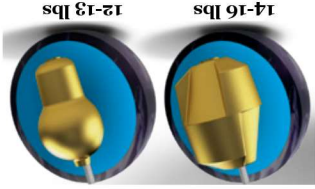

COLOR: Purple / Silver
CORE: Allure
COVERSTOCK: Traxion SF
COVER TYPE: Pearl Reactive
FINISH: 500, 1000, 3000 Siaair
 / Crown Factory Compound

COLOR: Purple / Silver
CORE: Allure
COVERSTOCK: Traxion SF
COVER TYPE: Pearl Reactive
FINISH: 500, 1000, 3000 Siaair
 / Crown Factory Compound

COLOR: Purple / Silver
CORE: Allure
COVERSTOCK: Traxion SF
COVER TYPE: Pearl Reactive
FINISH: 500, 1000, 3000 Siaair
 / Crown Factory Compound

| | | | | |
|-------------|-------|-------|-------|-------|
| 16 lb | 15 lb | 14 lb | 13 lb | 12 lb |
| 2.466 | 2.475 | 2.492 | 2.574 | 2.597 |
| 0.049 | 0.049 | 0.049 | 0.040 | 0.040 |
| DIFF | | | | |