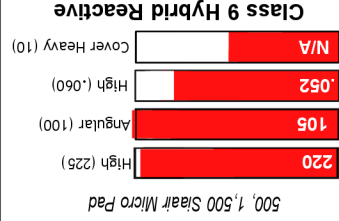

Nightmare
Low RG
Core

Nightmare
Low RG
Core

Nightmare
Low RG
Core

FACTORY FINISH	Low (10)	Low (10)	Low (10)	Low (10)	Low (10)	Low (10)	Low (10)	Low (10)	Low (10)
HOOK POTENTIAL	Low (10)	Low (10)	Low (10)	Low (10)	Low (10)	Low (10)	Low (10)	Low (10)	Low (10)
BREAKPOINT SHAPE	Smooth Arc (10)	Smooth Arc (10)	Smooth Arc (10)	Smooth Arc (10)	Smooth Arc (10)	Smooth Arc (10)	Smooth Arc (10)	Smooth Arc (10)	Smooth Arc (10)
FLARE POTENTIAL	Low (0)	Low (0)	Low (0)	Low (0)	Low (0)	Low (0)	Low (0)	Low (0)	Low (0)
RG - AVERAGE	Cover Heavy (1)	Cover Heavy (1)	Cover Heavy (1)	Cover Heavy (1)	Cover Heavy (1)	Cover Heavy (1)	Cover Heavy (1)	Cover Heavy (1)	Cover Heavy (1)
COVER STOCK	Low (10)	Low (10)	Low (10)	Low (10)	Low (10)	Low (10)	Low (10)	Low (10)	Low (10)