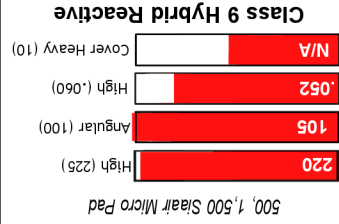

Nightmare
Low RG
Core

Nightmare
Low RG
Core

Nightmare
Low RG
Core

FACTORY FINISH	Low (10)	Low (10)	Low (10)	Low (10)	Low (10)	Low (10)	Low (10)	Low (10)	Low (10)
HOOK POTENTIAL	Low (10)	Low (10)	Low (10)	Low (10)	Low (10)	Low (10)	Low (10)	Low (10)	Low (10)
BREAKPOINT SHAPE	Smooth Arc (10)	Smooth Arc (10)	Smooth Arc (10)	Smooth Arc (10)	Smooth Arc (10)	Smooth Arc (10)	Smooth Arc (10)	Smooth Arc (10)	Smooth Arc (10)
FLARE POTENTIAL	Low (0)	Low (0)	Low (0)	Low (0)	Low (0)	Low (0)	Low (0)	Low (0)	Low (0)
RG - AVERAGE	Cover Heavy (1)	Cover Heavy (1)	Cover Heavy (1)	Cover Heavy (1)	Cover Heavy (1)	Cover Heavy (1)	Cover Heavy (1)	Cover Heavy (1)	Cover Heavy (1)
COVER STOCK	Low (10)	Low (10)	Low (10)	Low (10)	Low (10)	Low (10)	Low (10)	Low (10)	Low (10)