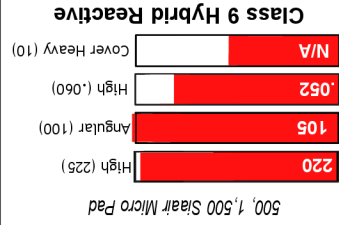

Nightmare
Low RG
Core

Nightmare
Low RG
Core

Nightmare
Low RG
Core

FACTORY FINISH	Low (10)	Low (10)	Low (10)	Low (10)	Low (10)	Low (10)	Low (10)	Low (10)	Low (10)
HOOK POTENTIAL	Low (10)	Low (10)	Low (10)	Low (10)	Low (10)	Low (10)	Low (10)	Low (10)	Low (10)
BREAKPOINT SHAPE	Smooth Arc (10)	Smooth Arc (10)	Smooth Arc (10)	Smooth Arc (10)	Smooth Arc (10)	Smooth Arc (10)	Smooth Arc (10)	Smooth Arc (10)	Smooth Arc (10)
FLARE POTENTIAL	Low (0)	Low (0)	Low (0)	Low (0)	Low (0)	Low (0)	Low (0)	Low (0)	Low (0)
RG - AVERAGE	Cover Heavy (1)	Cover Heavy (1)	Cover Heavy (1)	Cover Heavy (1)	Cover Heavy (1)	Cover Heavy (1)	Cover Heavy (1)	Cover Heavy (1)	Cover Heavy (1)
COVER STOCK	Low (10)	Low (10)	Low (10)	Low (10)	Low (10)	Low (10)	Low (10)	Low (10)	Low (10)