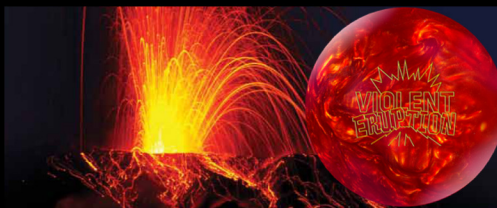

COLUMBIA
300

AVAILABLE WTS
12 - 16 POUNDS

COLUMBIA
300

AVAILABLE WTS
12 - 16 POUNDS

COLUMBIA
300

AVAILABLE WTS
12 - 16 POUNDS