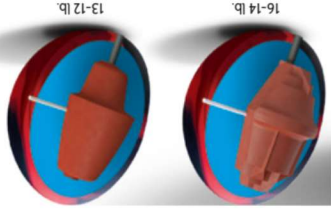

CORE: Shifter
 COVERSTOCK: Formula 1
 COVER TYPE: Hybrid Reactive
 FINISH: 500, 1500 Siaair Micro Pad

CORE: Shifter
 COVERSTOCK: Formula 1
 COVER TYPE: Hybrid Reactive
 FINISH: 500, 1500 Siaair Micro Pad

CORE: Shifter
 COVERSTOCK: Formula 1
 COVER TYPE: Hybrid Reactive
 FINISH: 500, 1500 Siaair Micro Pad

16 lb	15 lb	14 lb	13 lb	12 lb
RG	2.480	2.478	2.494	2.597
DIFF	0.049	0.050	0.041	0.041
ASY	0.015	0.015	0.014	0.014