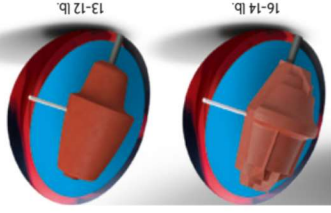

CORE: Shifter
 COVERSTOCK: Formula 1
 COVER TYPE: Hybrid Reactive
 FINISH: 500, 1500 Siaair Micro Pad

CORE: Shifter
 COVERSTOCK: Formula 1
 COVER TYPE: Hybrid Reactive
 FINISH: 500, 1500 Siaair Micro Pad

CORE: Shifter
 COVERSTOCK: Formula 1
 COVER TYPE: Hybrid Reactive
 FINISH: 500, 1500 Siaair Micro Pad

16 lb	15 lb	14 lb	13 lb	12 lb
RG	2.480	2.478	2.494	2.597
DIFF	0.049	0.050	0.041	0.041
ASY	0.015	0.015	0.014	0.014