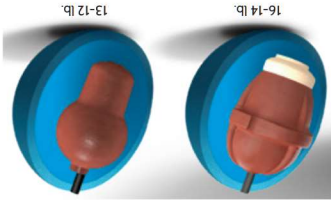

Color	Sky Blue Pearl
Core	Torq
Coverstock	ERT Reactive
Cover Type	Pearl Reactive
Finish	500, 2000 Saair Micro Pad

Color	Sky Blue Pearl
Core	Torq
Coverstock	ERT Reactive
Cover Type	Pearl Reactive
Finish	500, 2000 Saair Micro Pad

Color	Sky Blue Pearl
Core	Torq
Coverstock	ERT Reactive
Cover Type	Pearl Reactive
Finish	500, 2000 Saair Micro Pad

DIFF	0.042	0.042
RG	2.582	2.605
	13 lb	12 lb

DIFF	0.046	0.054	0.054
RG	2.503	2.489	2.514
	16 lb	15 lb	14 lb