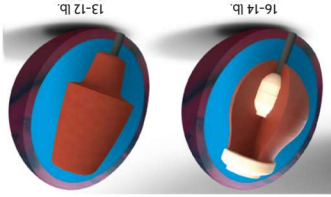

COLOR: Burgundy / Black
CORE: Cuda PowerCOR
COVERSTOCK: ERT Solid
COVER TYPE: Solid Reactive
FINISH: 500, 1500 Siaair Micro Pad

COLOR: Burgundy / Black
CORE: Cuda PowerCOR
COVERSTOCK: ERT Solid
COVER TYPE: Solid Reactive
FINISH: 500, 1500 Siaair Micro Pad

COLOR: Burgundy / Black
CORE: Cuda PowerCOR
COVERSTOCK: ERT Solid
COVER TYPE: Solid Reactive
FINISH: 500, 1500 Siaair Micro Pad

DIFF	0.042	0.042
RG	2.582	2.605
	13 lb	12 lb
DIFF	0.041	0.047
RG	2.511	2.532
	16 lb	15 lb
	14 lb	