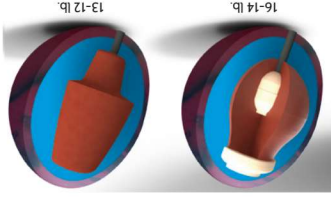

COLOR: Burgundy / Black
CORE: Cuda PowerCOR
COVERSTOCK: ERT Solid
COVER TYPE: Solid Reactive
FINISH: 500, 1500 Siaair Micro Pad

COLOR: Burgundy / Black
CORE: Cuda PowerCOR
COVERSTOCK: ERT Solid
COVER TYPE: Solid Reactive
FINISH: 500, 1500 Siaair Micro Pad

COLOR: Burgundy / Black
CORE: Cuda PowerCOR
COVERSTOCK: ERT Solid
COVER TYPE: Solid Reactive
FINISH: 500, 1500 Siaair Micro Pad

DIFF	0.042	0.042
RG	2.582	2.605
	13 lb	12 lb
DIFF	0.041	0.047
RG	2.511	2.532
	16 lb	15 lb
	14 lb	