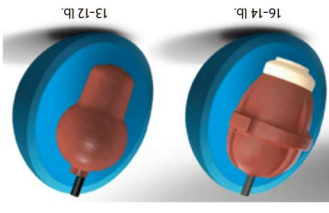

Color	Sky Blue
Core	Torq
Coverstock	ERT Solid
Cover Type	Solid Reactive
Finish	500, 2000 Saair Micro Pad

Color	Sky Blue
Core	Torq
Coverstock	ERT Solid
Cover Type	Solid Reactive
Finish	500, 2000 Saair Micro Pad

Color	Sky Blue
Core	Torq
Coverstock	ERT Solid
Cover Type	Solid Reactive
Finish	500, 2000 Saair Micro Pad

<b>RC</b>	2.582	2.605
<b>DIFF</b>	0.042	0.042
	13 lb	12 lb

<b>RC</b>	2.503	2.489	2.514
<b>DIFF</b>	0.046	0.054	0.054
	16 lb	15 lb	14 lb