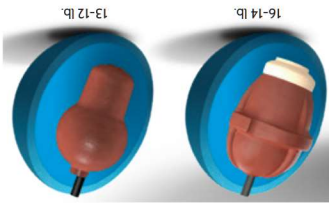

Color	Sky Blue
Core	Torq
Coverstock	ERT Solid
Cover Type	Solid Reactive
Finish	500, 2000 Saair Micro Pad

Color	Sky Blue
Core	Torq
Coverstock	ERT Solid
Cover Type	Solid Reactive
Finish	500, 2000 Saair Micro Pad

Color	Sky Blue
Core	Torq
Coverstock	ERT Solid
Cover Type	Solid Reactive
Finish	500, 2000 Saair Micro Pad

<b>RC</b>	2.582	2.605
<b>DIFF</b>	0.042	0.042
	13 lb	12 lb

<b>RC</b>	2.503	2.489	2.514
<b>DIFF</b>	0.046	0.054	0.054
	16 lb	15 lb	14 lb