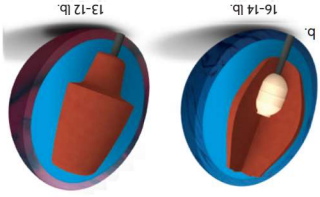

CORE: Piranha PowerCOR
COVERSTOCK: HK22 - ERT+ Solid
COVER TYPE: Solid Reactive
FINISH: 500, 2000 Siaair Micro Pad

CORE: Piranha PowerCOR
COVERSTOCK: HK22 - ERT+ Solid
COVER TYPE: Solid Reactive
FINISH: 500, 2000 Siaair Micro Pad

CORE: Piranha PowerCOR
COVERSTOCK: HK22 - ERT+ Solid
COVER TYPE: Solid Reactive
FINISH: 500, 2000 Siaair Micro Pad

16 lb	15 lb	14 lb
RC	2.527	2.518
DIFF	0.048	0.055
13 lb	12 lb	
RC	2.582	2.605
DIFF	0.042	0.042

16 lb	15 lb	14 lb
RC	2.527	2.518
DIFF	0.048	0.055
13 lb	12 lb	
RC	2.582	2.605
DIFF	0.042	0.042

16 lb	15 lb	14 lb
RC	2.527	2.518
DIFF	0.048	0.055
13 lb	12 lb	
RC	2.582	2.605
DIFF	0.042	0.042

OUT OF BOX CHARACTERISTICS
 Lane Condition: Medium to heavy oil
 Reaction: Strong overall hook
 More Info: columbiab300.com
 Flip Cards: bowlingdisplays.com

OUT OF BOX CHARACTERISTICS
 Lane Condition: Medium to heavy oil
 Reaction: Strong overall hook
 More Info: columbiab300.com
 Flip Cards: bowlingdisplays.com

OUT OF BOX CHARACTERISTICS
 Lane Condition: Medium to heavy oil
 Reaction: Strong overall hook
 More Info: columbiab300.com
 Flip Cards: bowlingdisplays.com