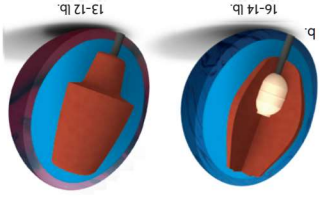

CORE: Piranha PowerCOR
COVERSTOCK: HK22 - ERT+ Solid
COVER TYPE: Solid Reactive
FINISH: 500, 2000 Siaair Micro Pad

CORE: Piranha PowerCOR
COVERSTOCK: HK22 - ERT+ Solid
COVER TYPE: Solid Reactive
FINISH: 500, 2000 Siaair Micro Pad

CORE: Piranha PowerCOR
COVERSTOCK: HK22 - ERT+ Solid
COVER TYPE: Solid Reactive
FINISH: 500, 2000 Siaair Micro Pad

16 lb	15 lb	14 lb
RC	2.527	2.518
DIFF	0.048	0.055
13 lb	12 lb	
RC	2.582	2.605
DIFF	0.042	0.042

16 lb	15 lb	14 lb
RC	2.527	2.518
DIFF	0.048	0.055
13 lb	12 lb	
RC	2.582	2.605
DIFF	0.042	0.042

16 lb	15 lb	14 lb
RC	2.527	2.518
DIFF	0.048	0.055
13 lb	12 lb	
RC	2.582	2.605
DIFF	0.042	0.042

OUT OF BOX CHARACTERISTICS
 Lane Condition: Medium to heavy oil
 Reaction: Strong overall hook
 More Info: columbiab300.com
 Flip Cards: bowlingdisplays.com

OUT OF BOX CHARACTERISTICS
 Lane Condition: Medium to heavy oil
 Reaction: Strong overall hook
 More Info: columbiab300.com
 Flip Cards: bowlingdisplays.com

OUT OF BOX CHARACTERISTICS
 Lane Condition: Medium to heavy oil
 Reaction: Strong overall hook
 More Info: columbiab300.com
 Flip Cards: bowlingdisplays.com