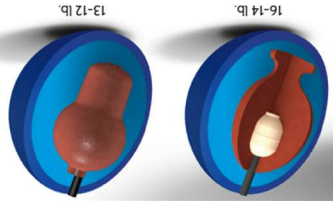

CORE: Messenger PowerCOR
 COVERSTOCK: Reflex Solid
 COVER TYPE: Solid Reactive
 FINISH: 500, 1500, 3000 Siaar Micro Pad

CORE: Messenger PowerCOR
 COVERSTOCK: Reflex Solid
 COVER TYPE: Solid Reactive
 FINISH: 500, 1500, 3000 Siaar Micro Pad

CORE: Messenger PowerCOR
 COVERSTOCK: Reflex Solid
 COVER TYPE: Solid Reactive
 FINISH: 500, 1500, 3000 Siaar Micro Pad

16 lb	15 lb	14 lb
RG	2.524	2.531
DIFF	0.040	0.040
13 lb	12 lb	11 lb
2.582	2.605	2.769
0.042	0.042	0.002

OUT OF BOX CHARACTERISTICS
 Strong midlane and backend
 Lower Mid Performance

LANE TYPE: LIGHT TO MEDIUM OIL
 More Info: columbiab300.com
 Flip Cards: bowlingdisplays.com

OUT OF BOX CHARACTERISTICS
 Strong midlane and backend
 Lower Mid Performance