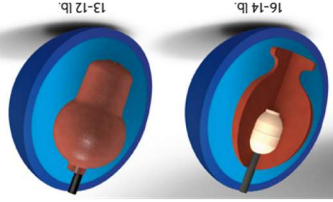

CORE: Messenger PowerCOR
 COVERSTOCK: Reflex Solid
 COVER TYPE: Solid Reactive
 FINISH: 500, 1500, 3000 Siaar Micro Pad

CORE: Messenger PowerCOR
 COVERSTOCK: Reflex Solid
 COVER TYPE: Solid Reactive
 FINISH: 500, 1500, 3000 Siaar Micro Pad

CORE: Messenger PowerCOR
 COVERSTOCK: Reflex Solid
 COVER TYPE: Solid Reactive
 FINISH: 500, 1500, 3000 Siaar Micro Pad

16 lb	15 lb	14 lb
RG	2.524	2.531
DIFF	0.040	0.040
13 lb	12 lb	11 lb
2.582	2.605	2.769
0.042	0.042	0.002