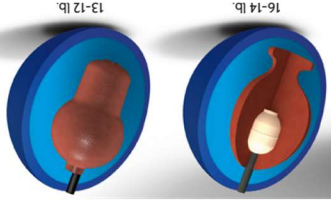

COLOR: Ruby / Sapphire
CORE: Messenger PowerCOR
COVERSTOCK: Reflex Pearl
COVER TYPE: Pearl Reactive
FINISH: 500, 1000, 2000 Siaair / Crown Factory Compound

COLOR: Ruby / Sapphire
CORE: Messenger PowerCOR
COVERSTOCK: Reflex Pearl
COVER TYPE: Pearl Reactive
FINISH: 500, 1000, 2000 Siaair / Crown Factory Compound

COLOR: Ruby / Sapphire
CORE: Messenger PowerCOR
COVERSTOCK: Reflex Pearl
COVER TYPE: Pearl Reactive
FINISH: 500, 1000, 2000 Siaair / Crown Factory Compound

RG	2.524	2.515	2.531
DIFF	0.040	0.040	0.040
	13 lb	12 lb	11 lb
	10 lb	9 lb	8 lb
	2.582	2.605	2.769
	2.800	2.800	2.800
	0.042	0.042	0.002
	0.002	0.002	0.002