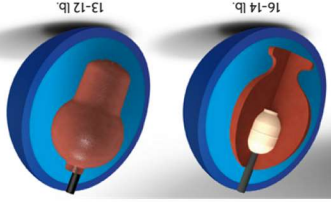

COLOR: Ruby / Sapphire
CORE: Messenger PowerCOR
COVERSTOCK: Reflex Pearl
COVER TYPE: Pearl Reactive
FINISH: 500, 1000, 2000 Siaair / Crown Factory Compound

COLOR: Ruby / Sapphire
CORE: Messenger PowerCOR
COVERSTOCK: Reflex Pearl
COVER TYPE: Pearl Reactive
FINISH: 500, 1000, 2000 Siaair / Crown Factory Compound

COLOR: Ruby / Sapphire
CORE: Messenger PowerCOR
COVERSTOCK: Reflex Pearl
COVER TYPE: Pearl Reactive
FINISH: 500, 1000, 2000 Siaair / Crown Factory Compound

RG	2.524	2.515	2.531
DIFF	0.040	0.040	0.040
	13 lb	12 lb	11 lb
	10 lb	9 lb	8 lb
	2.582	2.605	2.769
	2.800	2.800	2.800
	0.042	0.042	0.002
	0.002	0.002	0.002

OUT OF BOX CHARACTERISTICS
SKID FLIP
 Lower Mid Performance
LANE TYPE: LIGHT TO MEDIUM OIL
More Info: columbiab300.com
Flip Cards: bowlingdisplays.com

OUT OF BOX CHARACTERISTICS
SKID FLIP
 Lower Mid Performance
LANE TYPE: LIGHT TO MEDIUM OIL
More Info: columbiab300.com
Flip Cards: bowlingdisplays.com