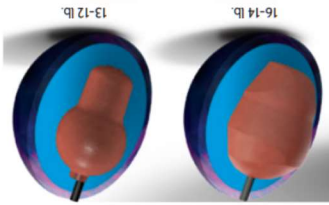

Color	Dark Blue / Purple
Core	Resurgence
Coverstock	Reflex
Cover Type	Pearl Reactive
Finish	Compound
	500, 1000, 1500 Saar / Crown Factory

Color	Dark Blue / Purple
Core	Resurgence
Coverstock	Reflex
Cover Type	Pearl Reactive
Finish	Compound
	500, 1000, 1500 Saar / Crown Factory

Color	Dark Blue / Purple
Core	Resurgence
Coverstock	Reflex
Cover Type	Pearl Reactive
Finish	Compound
	500, 1000, 1500 Saar / Crown Factory

	16 lb	15 lb	14 lb
RG	2.479	2.469	2.499
DIFF	0.040	0.043	0.038
	14 lb	13 lb	12 lb
RG	2.499	2.582	2.605
DIFF	0.038	0.042	0.042

**OUT OF BOX CHARACTERISTICS**  
 Eruption Pearl has a lot of mid-lane  
 and overall hook

**LANE TYPE:** Medium Oil  
**More Info:** [columbiab300.com](http://columbiab300.com)  
**Flip Cards:** [bowlingdisplays.com](http://bowlingdisplays.com)