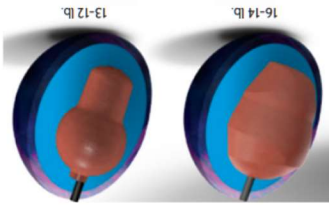

Color	Dark Blue / Purple
Core	Resurgence
Coverstock	Reflex
Cover Type	Pearl Reactive
Finish	Compound
	500, 1000, 1500 Saar / Crown Factory

Color	Dark Blue / Purple
Core	Resurgence
Coverstock	Reflex
Cover Type	Pearl Reactive
Finish	Compound
	500, 1000, 1500 Saar / Crown Factory

Color	Dark Blue / Purple
Core	Resurgence
Coverstock	Reflex
Cover Type	Pearl Reactive
Finish	Compound
	500, 1000, 1500 Saar / Crown Factory

	16 lb	15 lb	14 lb
RG	2.479	2.469	2.499
DIFF	0.040	0.043	0.038
	14 lb	13 lb	12 lb
RG	2.499	2.582	2.605
DIFF	0.038	0.042	0.042

**OUT OF BOX CHARACTERISTICS**  
 Eruption Pearl has a lot of mid-lane  
 and overall hook

**LANE TYPE:** Medium Oil  
**More Info:** [columbiab300.com](http://columbiab300.com)  
**Flip Cards:** [bowlingdisplays.com](http://bowlingdisplays.com)