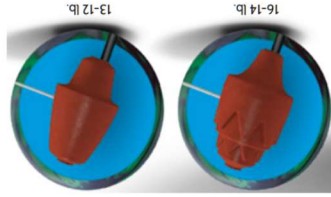

COLOR: Black / Purple / Lime
CORE: Authority
COVERSTOCK: ERT 2.0 Solid
COVER TYPE: Solid Reactive
FINISH: 500, 1000 Siaair Micro Pad

COLOR: Black / Purple / Lime
CORE: Authority
COVERSTOCK: ERT 2.0 Solid
COVER TYPE: Solid Reactive
FINISH: 500, 1000 Siaair Micro Pad

COLOR: Black / Purple / Lime
CORE: Authority
COVERSTOCK: ERT 2.0 Solid
COVER TYPE: Solid Reactive
FINISH: 500, 1000 Siaair Micro Pad

RG	2.513	2.503	2.520
DIFF	0.043	0.050	0.050
ASY	0.017	0.020	0.020
13 lb			
RG	2.597	2.593	
DIFF	0.041	0.041	
ASY	0.014	0.014	