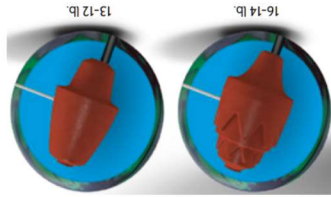

COLOR: Black / Purple / Lime
CORE: Authority
COVERSTOCK: ERT 2.0 Solid
COVER TYPE: Solid Reactive
FINISH: 500, 1000 Siaair Micro Pad

COLOR: Black / Purple / Lime
CORE: Authority
COVERSTOCK: ERT 2.0 Solid
COVER TYPE: Solid Reactive
FINISH: 500, 1000 Siaair Micro Pad

COLOR: Black / Purple / Lime
CORE: Authority
COVERSTOCK: ERT 2.0 Solid
COVER TYPE: Solid Reactive
FINISH: 500, 1000 Siaair Micro Pad

RG	2.513	2.503	2.520
DIFF	0.043	0.050	0.050
ASY	0.017	0.020	0.020
13 lb			
RG	2.597	2.593	
DIFF	0.041	0.041	
ASY	0.014	0.014	