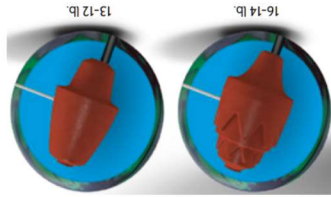

COLOR: Black / Lime / Silver
CORE: Authority
COVERSTOCK: ERT 2.0 Pearl
COVER TYPE: Pearl Reactive
FINISH: 500, 1000 Siair / Crown Factory

COLOR: Black / Lime / Silver
CORE: Authority
COVERSTOCK: ERT 2.0 Pearl
COVER TYPE: Pearl Reactive
FINISH: 500, 1000 Siair / Crown Factory

COLOR: Black / Lime / Silver
CORE: Authority
COVERSTOCK: ERT 2.0 Pearl
COVER TYPE: Pearl Reactive
FINISH: 500, 1000 Siair / Crown Factory

RG	2.513	2.503	2.520
DIFF	0.043	0.050	0.050
ASY	0.017	0.020	0.020
12 lb			
RC	2.597	2.593	
DIFF	0.041	0.041	
ASY	0.014	0.014	