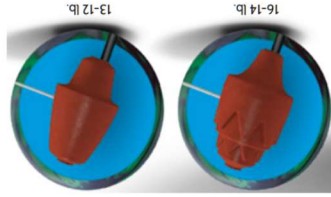

COLOR: Black / Lime / Silver
CORE: Authority
COVERSTOCK: ERT 2.0 Pearl
COVER TYPE: Pearl Reactive
FINISH: 500, 1000 Siair / Crown Factory

COLOR: Black / Lime / Silver
CORE: Authority
COVERSTOCK: ERT 2.0 Pearl
COVER TYPE: Pearl Reactive
FINISH: 500, 1000 Siair / Crown Factory

COLOR: Black / Lime / Silver
CORE: Authority
COVERSTOCK: ERT 2.0 Pearl
COVER TYPE: Pearl Reactive
FINISH: 500, 1000 Siair / Crown Factory

RG	2.513	2.503	2.520
DIFF	0.043	0.050	0.050
ASY	0.017	0.020	0.020
12 lb			
RC	2.597	2.593	
DIFF	0.041	0.041	
ASY	0.014	0.014	