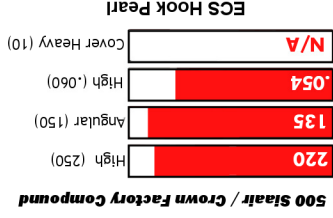

Nirvana
Ultra Low RG

FACTORY FINISH ... →	Low (10) ... →	Smooth Arc (10) ... →	Low (0) ... →	Cover Heavy (1) ... →	COVER STOCK
→ ...	→ ...	→ ...	→ ...	→ ...	RG - AVERAGE
→ ...	→ ...	→ ...	→ ...	→ ...	FLARE POTENTIAL
→ ...	→ ...	→ ...	→ ...	→ ...	BREAKPOINT SHAPE
→ ...	→ ...	→ ...	→ ...	→ ...	HOOK POTENTIAL
→ ...	→ ...	→ ...	→ ...	→ ...	FLARE POTENTIAL
→ ...	→ ...	→ ...	→ ...	→ ...	RG - AVERAGE
→ ...	→ ...	→ ...	→ ...	→ ...	COVER STOCK