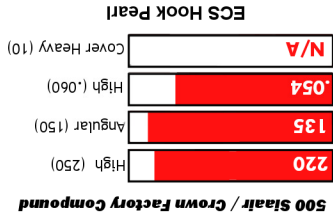

Nirvana
Ultra Low RG

FACTORY FINISH ... →	Low (10) ... →	Smooth Arc (10) ... →	Low (0) ... →	Cover Heavy (1) ... →	COVER STOCK
→ ...	→ ...	→ ...	→ ...	→ ...	RG - AVERAGE
→ ...	→ ...	→ ...	→ ...	→ ...	FLARE POTENTIAL
→ ...	→ ...	→ ...	→ ...	→ ...	BREAKPOINT SHAPE
→ ...	→ ...	→ ...	→ ...	→ ...	HOOK POTENTIAL
→ ...	→ ...	→ ...	→ ...	→ ...	FLARE POTENTIAL
→ ...	→ ...	→ ...	→ ...	→ ...	RG - AVERAGE
→ ...	→ ...	→ ...	→ ...	→ ...	COVER STOCK