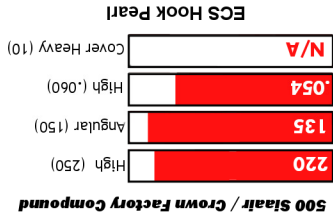

Nirvana
Ultra Low RG

FACTORY FINISH ... →	Low (10) ... →	Smooth Arc (10) ... →	Low (0) ... →	Cover Heavy (1) ... →	COVER STOCK
→ ...	→ ...	→ ...	→ ...	→ ...	RG - AVERAGE
→ ...	→ ...	→ ...	→ ...	→ ...	FLARE POTENTIAL
→ ...	→ ...	→ ...	→ ...	→ ...	BREAKPOINT SHAPE
→ ...	→ ...	→ ...	→ ...	→ ...	HOOK POTENTIAL
→ ...	→ ...	→ ...	→ ...	→ ...	FLARE POTENTIAL
→ ...	→ ...	→ ...	→ ...	→ ...	RG - AVERAGE
→ ...	→ ...	→ ...	→ ...	→ ...	COVER STOCK