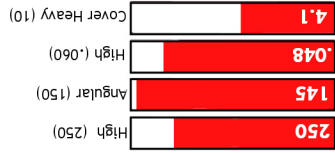

Relative Flip Reactive

BALL MOTION CHARACTERISTICS

Provides excellent length through heads and mid lane creating an unsurpassed move on the backend

LANE CONDITIONS

* Best on medium to oily patterns

More Info: bowlingbrunswick.com
Flip Cards: bowlingdisplays.com