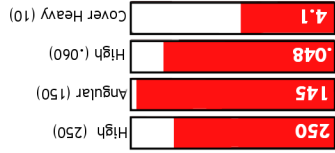

Relative Flip Reactive

BALL MOTION CHARACTERISTICS

Provides excellent length through heads and mid lane creating an unsurpassed move on the backend

LANE CONDITIONS

* Best on medium to oily patterns

More Info: bowlingbrunswick.com
Flip Cards: bowlingdisplays.com

500 Staair, Royal Compound