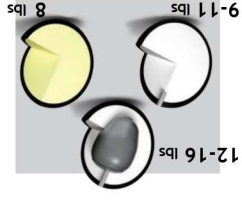

CORE TYPE Twist Low Diff
 COVERSTOCK R-16
 COLOR Black / Gold / Silver
 FINISHING STEPS 500 Sstair / Crown Factory Com
 Crown Factory Polish

CORE TYPE Twist Low Diff
 COVERSTOCK R-16
 COLOR Black / Gold / Silver
 FINISHING STEPS 500 Sstair / Crown Factory Com
 Crown Factory Polish

CORE TYPE Twist Low Diff
 COVERSTOCK R-16
 COLOR Black / Gold / Silver
 FINISHING STEPS 500 Sstair / Crown Factory Com
 Crown Factory Polish

RG MIN 2.591
 RG DIFFERENTIAL 0.018
 HOOK POTENTIAL Low (10) High (250)
 LENGTH Early (25) Long (235)
 80
 190

RG MIN 2.591
 RG DIFFERENTIAL 0.018
 HOOK POTENTIAL Low (10) High (250)
 LENGTH Early (25) Long (235)
 80
 190

RG MIN 2.591
 RG DIFFERENTIAL 0.018
 HOOK POTENTIAL Low (10) High (250)
 LENGTH Early (25) Long (235)
 80
 190