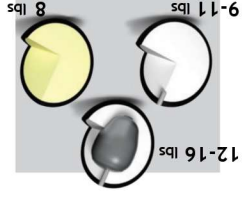

CORE TYPE Twist Low Diff
 COVERSTOCK R-16
 COLOR Black / Gold / Silver
 FINISHING STEPS 500 Sstair / Crown Factory Com
 Crown Factory Polish

CORE TYPE Twist Low Diff
 COVERSTOCK R-16
 COLOR Black / Gold / Silver
 FINISHING STEPS 500 Sstair / Crown Factory Com
 Crown Factory Polish

CORE TYPE Twist Low Diff
 COVERSTOCK R-16
 COLOR Black / Gold / Silver
 FINISHING STEPS 500 Sstair / Crown Factory Com
 Crown Factory Polish

RG MIN 2.591
 RG DIFFERENTIAL 0.018
 HOOK POTENTIAL Low (10) High (250)
 LENGTH Early (25) Long (235)
 80
 190

RG MIN 2.591
 RG DIFFERENTIAL 0.018
 HOOK POTENTIAL Low (10) High (250)
 LENGTH Early (25) Long (235)
 80
 190

RG MIN 2.591
 RG DIFFERENTIAL 0.018
 HOOK POTENTIAL Low (10) High (250)
 LENGTH Early (25) Long (235)
 80
 190

BALL MOTION CHARACTERISTICS
 The Twist creates easy length
 and controllable backend reaction
 on drier lane conditions

BALL MOTION CHARACTERISTICS
 The Twist creates easy length
 and controllable backend reaction
 on drier lane conditions