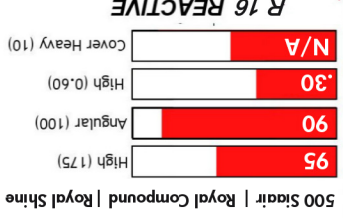

LIGHT BULB CORE

**BALL MOTION CHARACTERISTICS**  
 Delivers outstanding ball motion and impressive pin action for more strikes and higher scores.

- Non factor  
 More Info: brunswickbowling.com  
 Talker Cards: bowlingdisplays.com