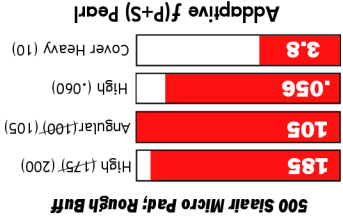

**NEXUS
ARROWHEAD
CORE**

- FACTORY FINISH **◆◆◆◆◆**
- HOOK POTENTIAL Low (10) **◆◆◆◆◆**
- BREAKPOINT SHAPE Smooth Arc (10) **◆◆◆◆◆**
- FLARE POTENTIAL Low (0) **◆◆◆◆◆**
- RG - AVERAGE Cover Heavy (1) **◆◆◆◆◆**
- COVER STOCK **◆◆◆◆◆**