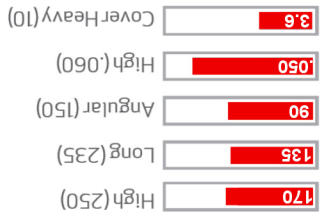

Melee Low RG Symmetric Core
 Savvy Hook Pearl Reactive

- Hook Potential Low (10) ▶
- Length Early (25) ▶
- Breakpoint Shape Smooth Arc (10) ▶
- RG Differential Low (0) ▶
- RG Average Center Heavy (1) ▶

BALL MOTION CHARACTERISTICS
 Melee Jab skids easily through the front, revolving strong in the mid-lane saving axis rotation for the backend to provide greater entry angle to the pocket

LANE CONDITIONS